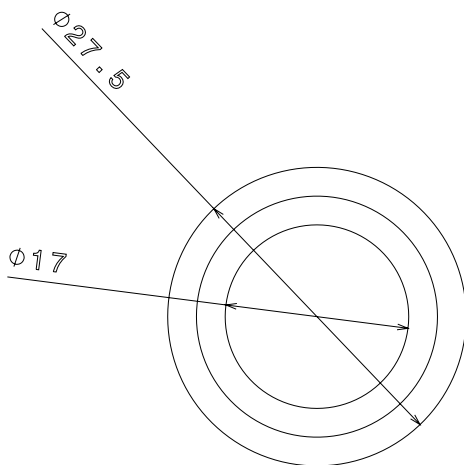

PRODUCT CODE: GS020
SUPER GROMMET

DESCRIPTION

20mm Open Super Grommet

FINISH

Black

MATERIAL

Rubber

PACKAGING

Packed in qty 100

ADDITIONAL NOTES

Isometric view

Top view

Side view